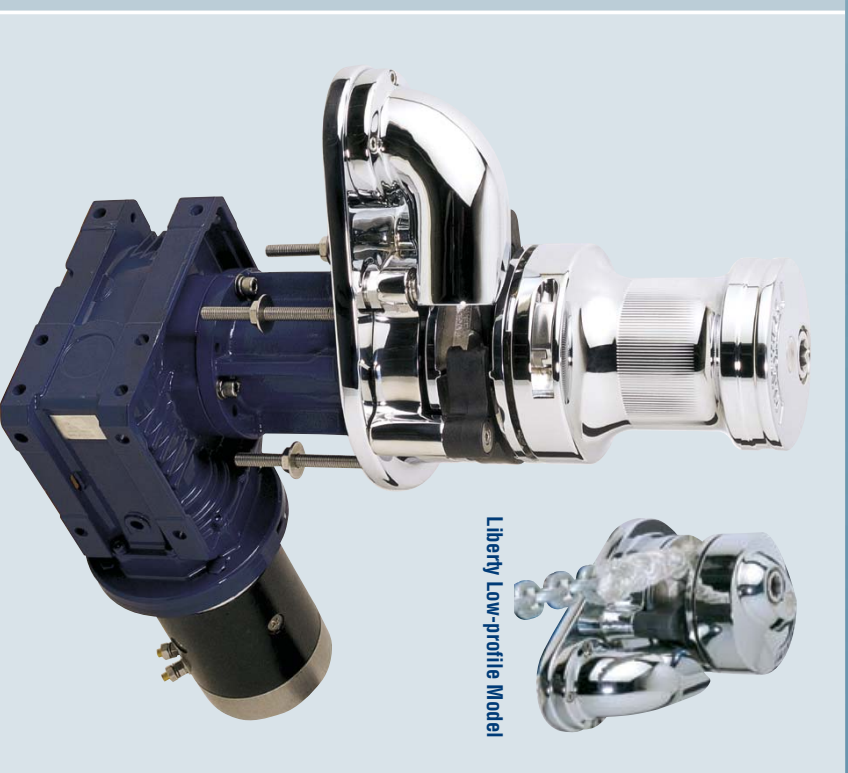

## FEATURES

- Feature packed with patented innovation and styling, Liberty reaches the same level of superb performance as the Freedom Series, marine industry icons.
  - Traditional Maxwell design and revolutionary technology ensure classic good looks and trouble-free operation.
  - Balance force pressure arm system eliminates snags\*
  - Rope/chain gypsy design ensures maximum grip on rope splice\*
  - Simply activated emergency/manual crank mechanism\*
  - Geared manual crank for easy emergency anchor retrieval
  - Push button disassembly for easy servicing
  - Interchangeability of rope/chain gypsy and pressure arm assemblies between 1700 and 2500 models allows for use of either rope/chain combination options with either model.
  - "Quick Fit" deck plate design saves installation time and money and allows easy retrofitting without disassembly of the windlass.
- \* Maxwell innovated patented designs.