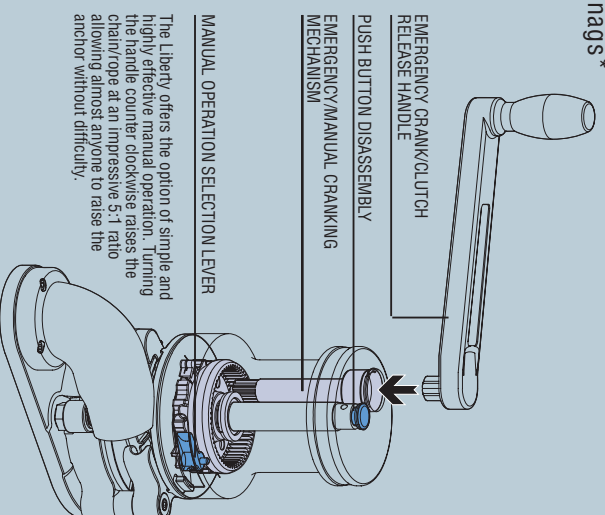

## Rope/Chain Series

Introduction

Features

Specifications

Product Codes

## Power and Sailing Boats

## FEATURES

- Feature packed with patented innovation and styling, Liberty reaches the same level of superb performance as the Freedom Series, marine industry icons.
  - Traditional Maxwell design and revolutionary technology ensure classic good looks and trouble-free operation.
  - Balance force pressure arm system eliminates snags\*
  - Rope/chain gypsy design ensures maximum grip on rope splice\*
  - Simply activated emergency/manual crank mechanism\*
  - Geared manual crank for easy emergency anchor retrieval
  - Push button disassembly for easy servicing
  - Interchangeability of rope/chain gypsy and pressure arm assemblies between 1700 and 2500 models allows for use of either rope/chain combination options with either model.
  - "Quick Fit" deck plate design saves installation time and money and allows easy retrofitting without disassembly of the windlass.
- \* Maxwell innovated patented designs.